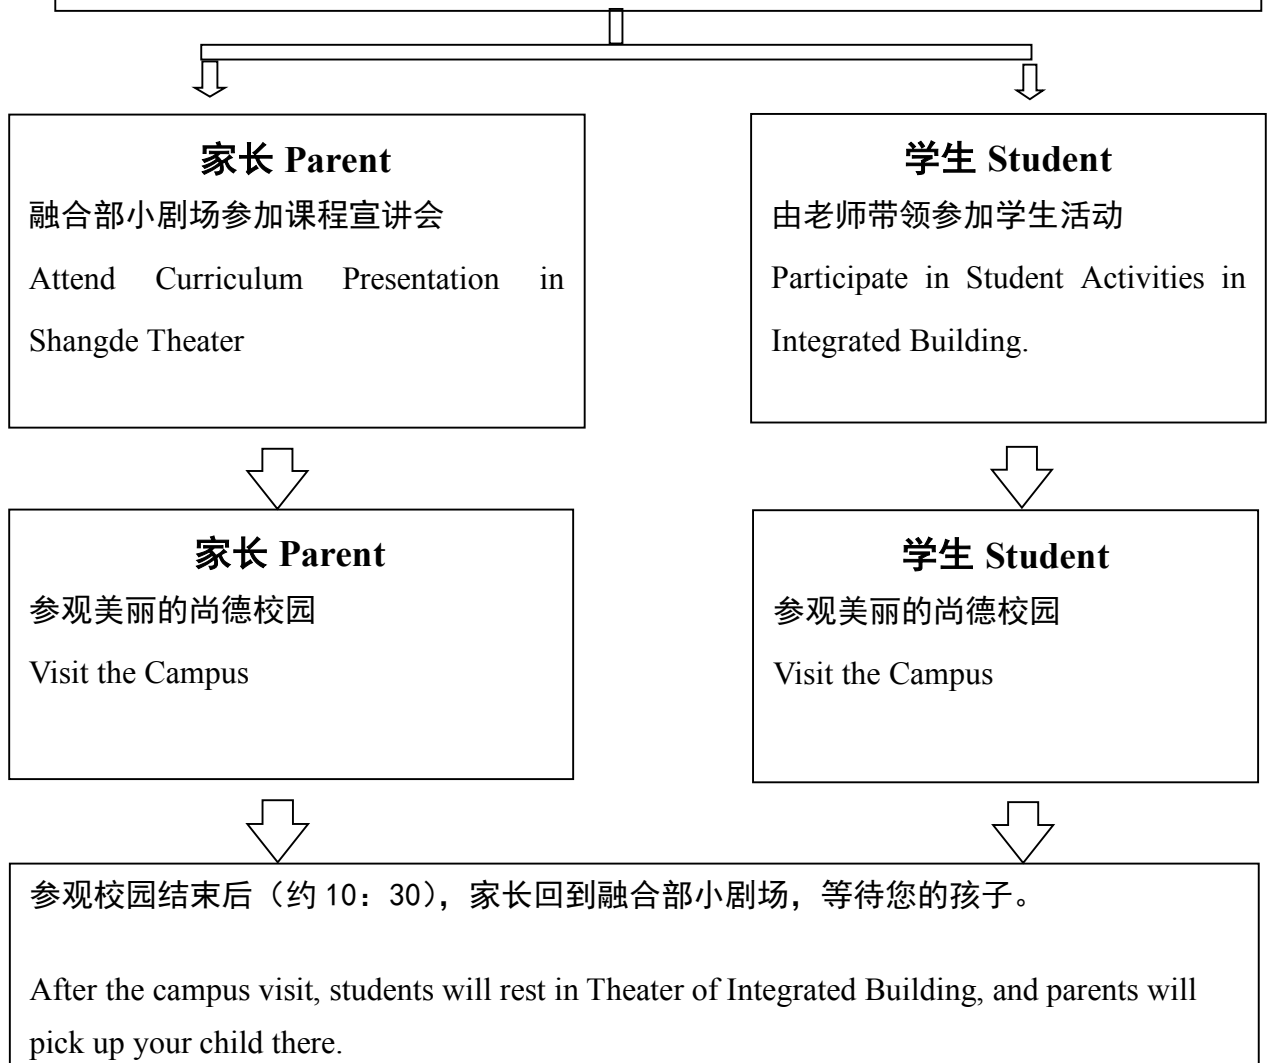

# 尚德实验学校融合部小学校园报到日活动指南

## Activity Guide for Registration Day

### 7月4日上午8:30 到达学校

每个家庭由一位家长陪同孩子参加活动，出示绿码进入校园，在学校融合部大楼一楼报到后参加活动。(当天如有雨，请带好伞，务必听从现场老师指挥，注意安全!)

Arrive at School at 8:30 am on July 4

Each family can only have one parent take their children to participate in the activity. Please show your green QR code to enter the campus, and take part in the activity after registering. (If it rains on the day, please take an umbrella with you, and be sure to follow the instructions of the on-site teacher. Please pay attention to safety all the time!)